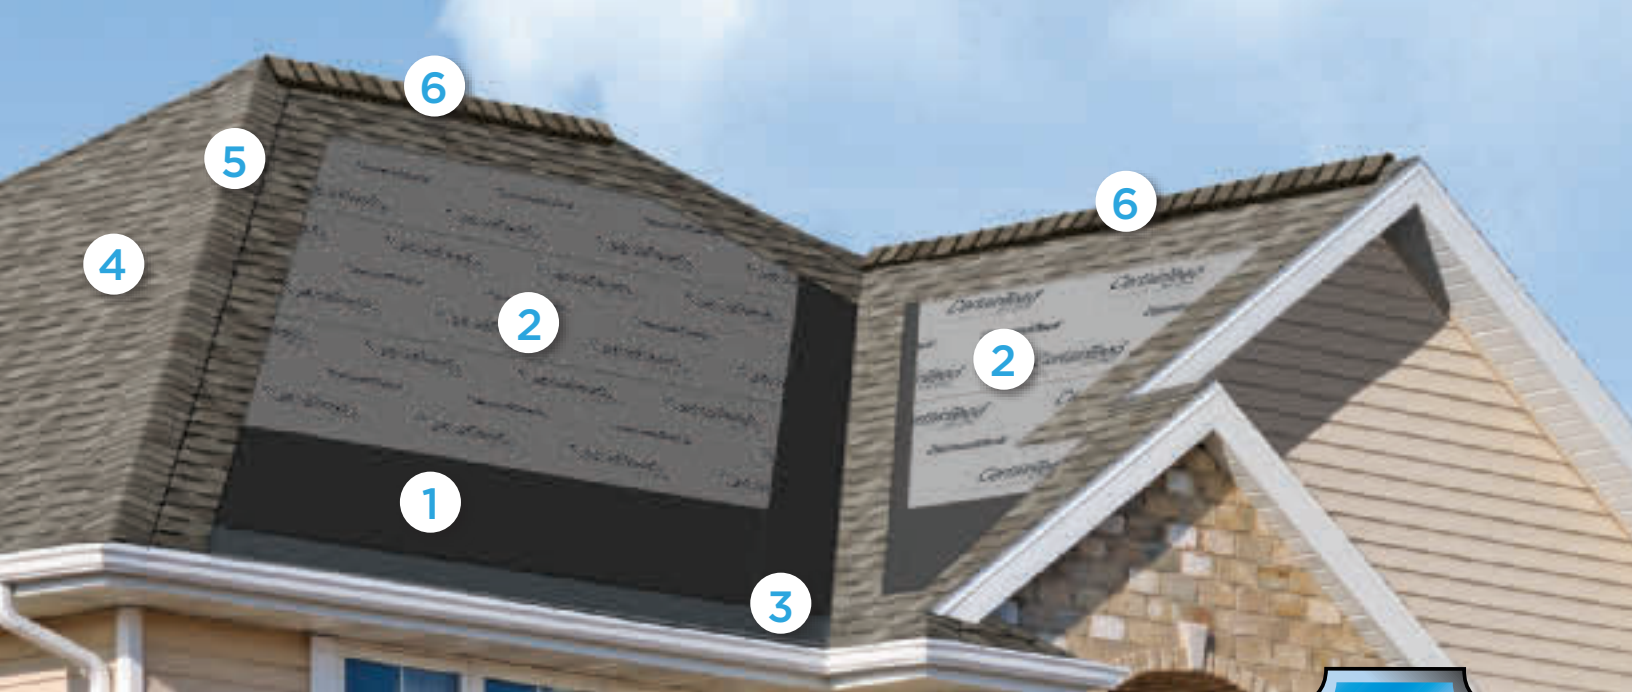

Want to visualize different roofing styles on your own home? You can upload photos to ColorView and have them digitally masked by one of our design professionals, or use DIY mode to upload and mask your own photos.

Plus, you can print or share your ColorView photos with family and friends to get their feedback. Visit colorview.certainteed.com and get started.

Add a Little Accent to Your Roof

CertainTeed offers Mountain Ridge®, an accessory product used for capping hips and ridges. It is the perfect finishing touch for your roof, offering blended color and high-profile design. CertainTeed also offers Cedar Crest®, a medium-profile design and Shadow Ridge®, a low-profile design, which is also available in **ClimateFlex** version.

Color Companion Products for Flat Roof Areas

With CertainTeed Flintlastic® SA, you can coordinate flat roof areas like carports, canopies and porches with your main roof. Flintlastic SA is a self-adhering low slope roofing product available in ten colors that complement some of the most popular CertainTeed shingles.