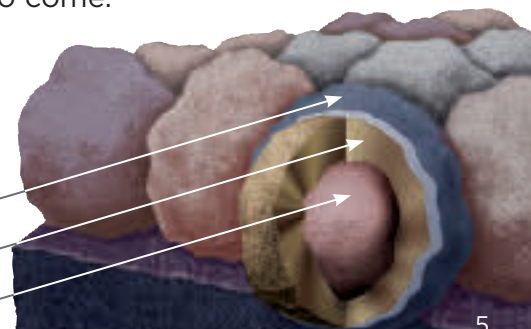

Granule with StreakFighter Technology

Ceramic coating

Copper layer

Mineral core

Diagram for illustrative purposes only.